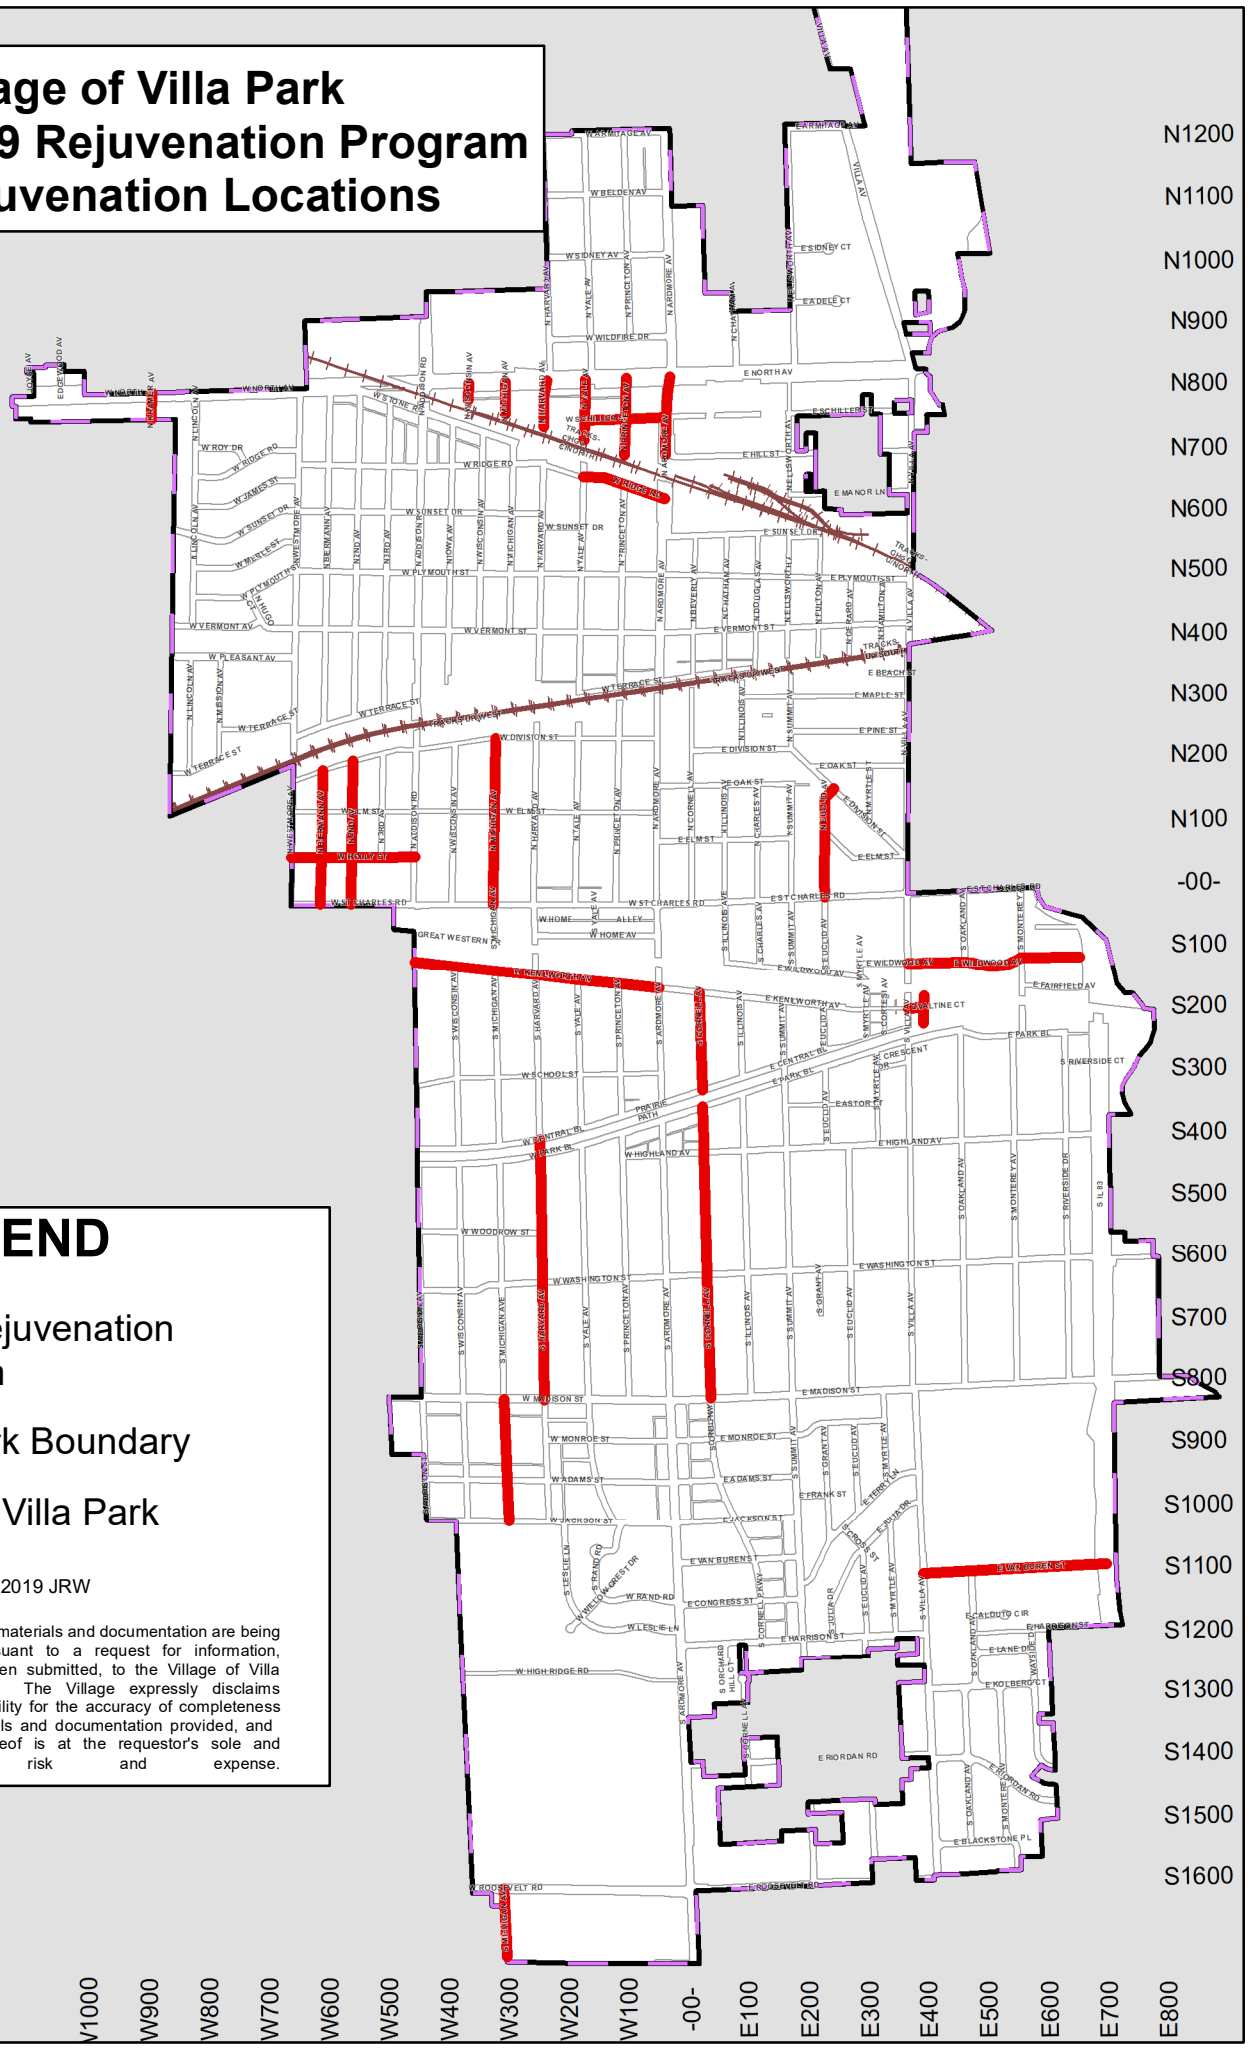

Village of Villa Park 2019 Rejuvenation Program Rejuvenation Locations

LEGEND

-  2019 Rejuvenation Program
-  Villa Park Boundary
-  Outside Villa Park

Map Revised:
Wednesday, September 04, 2019 JRW

NOT TO SCALE

The enclosed materials and documentation are being provided pursuant to a request for information, which has been submitted, to the Village of Villa Park, Illinois. The Village expressly disclaims any responsibility for the accuracy of completeness or the materials and documentation provided, and any use thereof is at the requestor's sole and exclusive risk and expense.