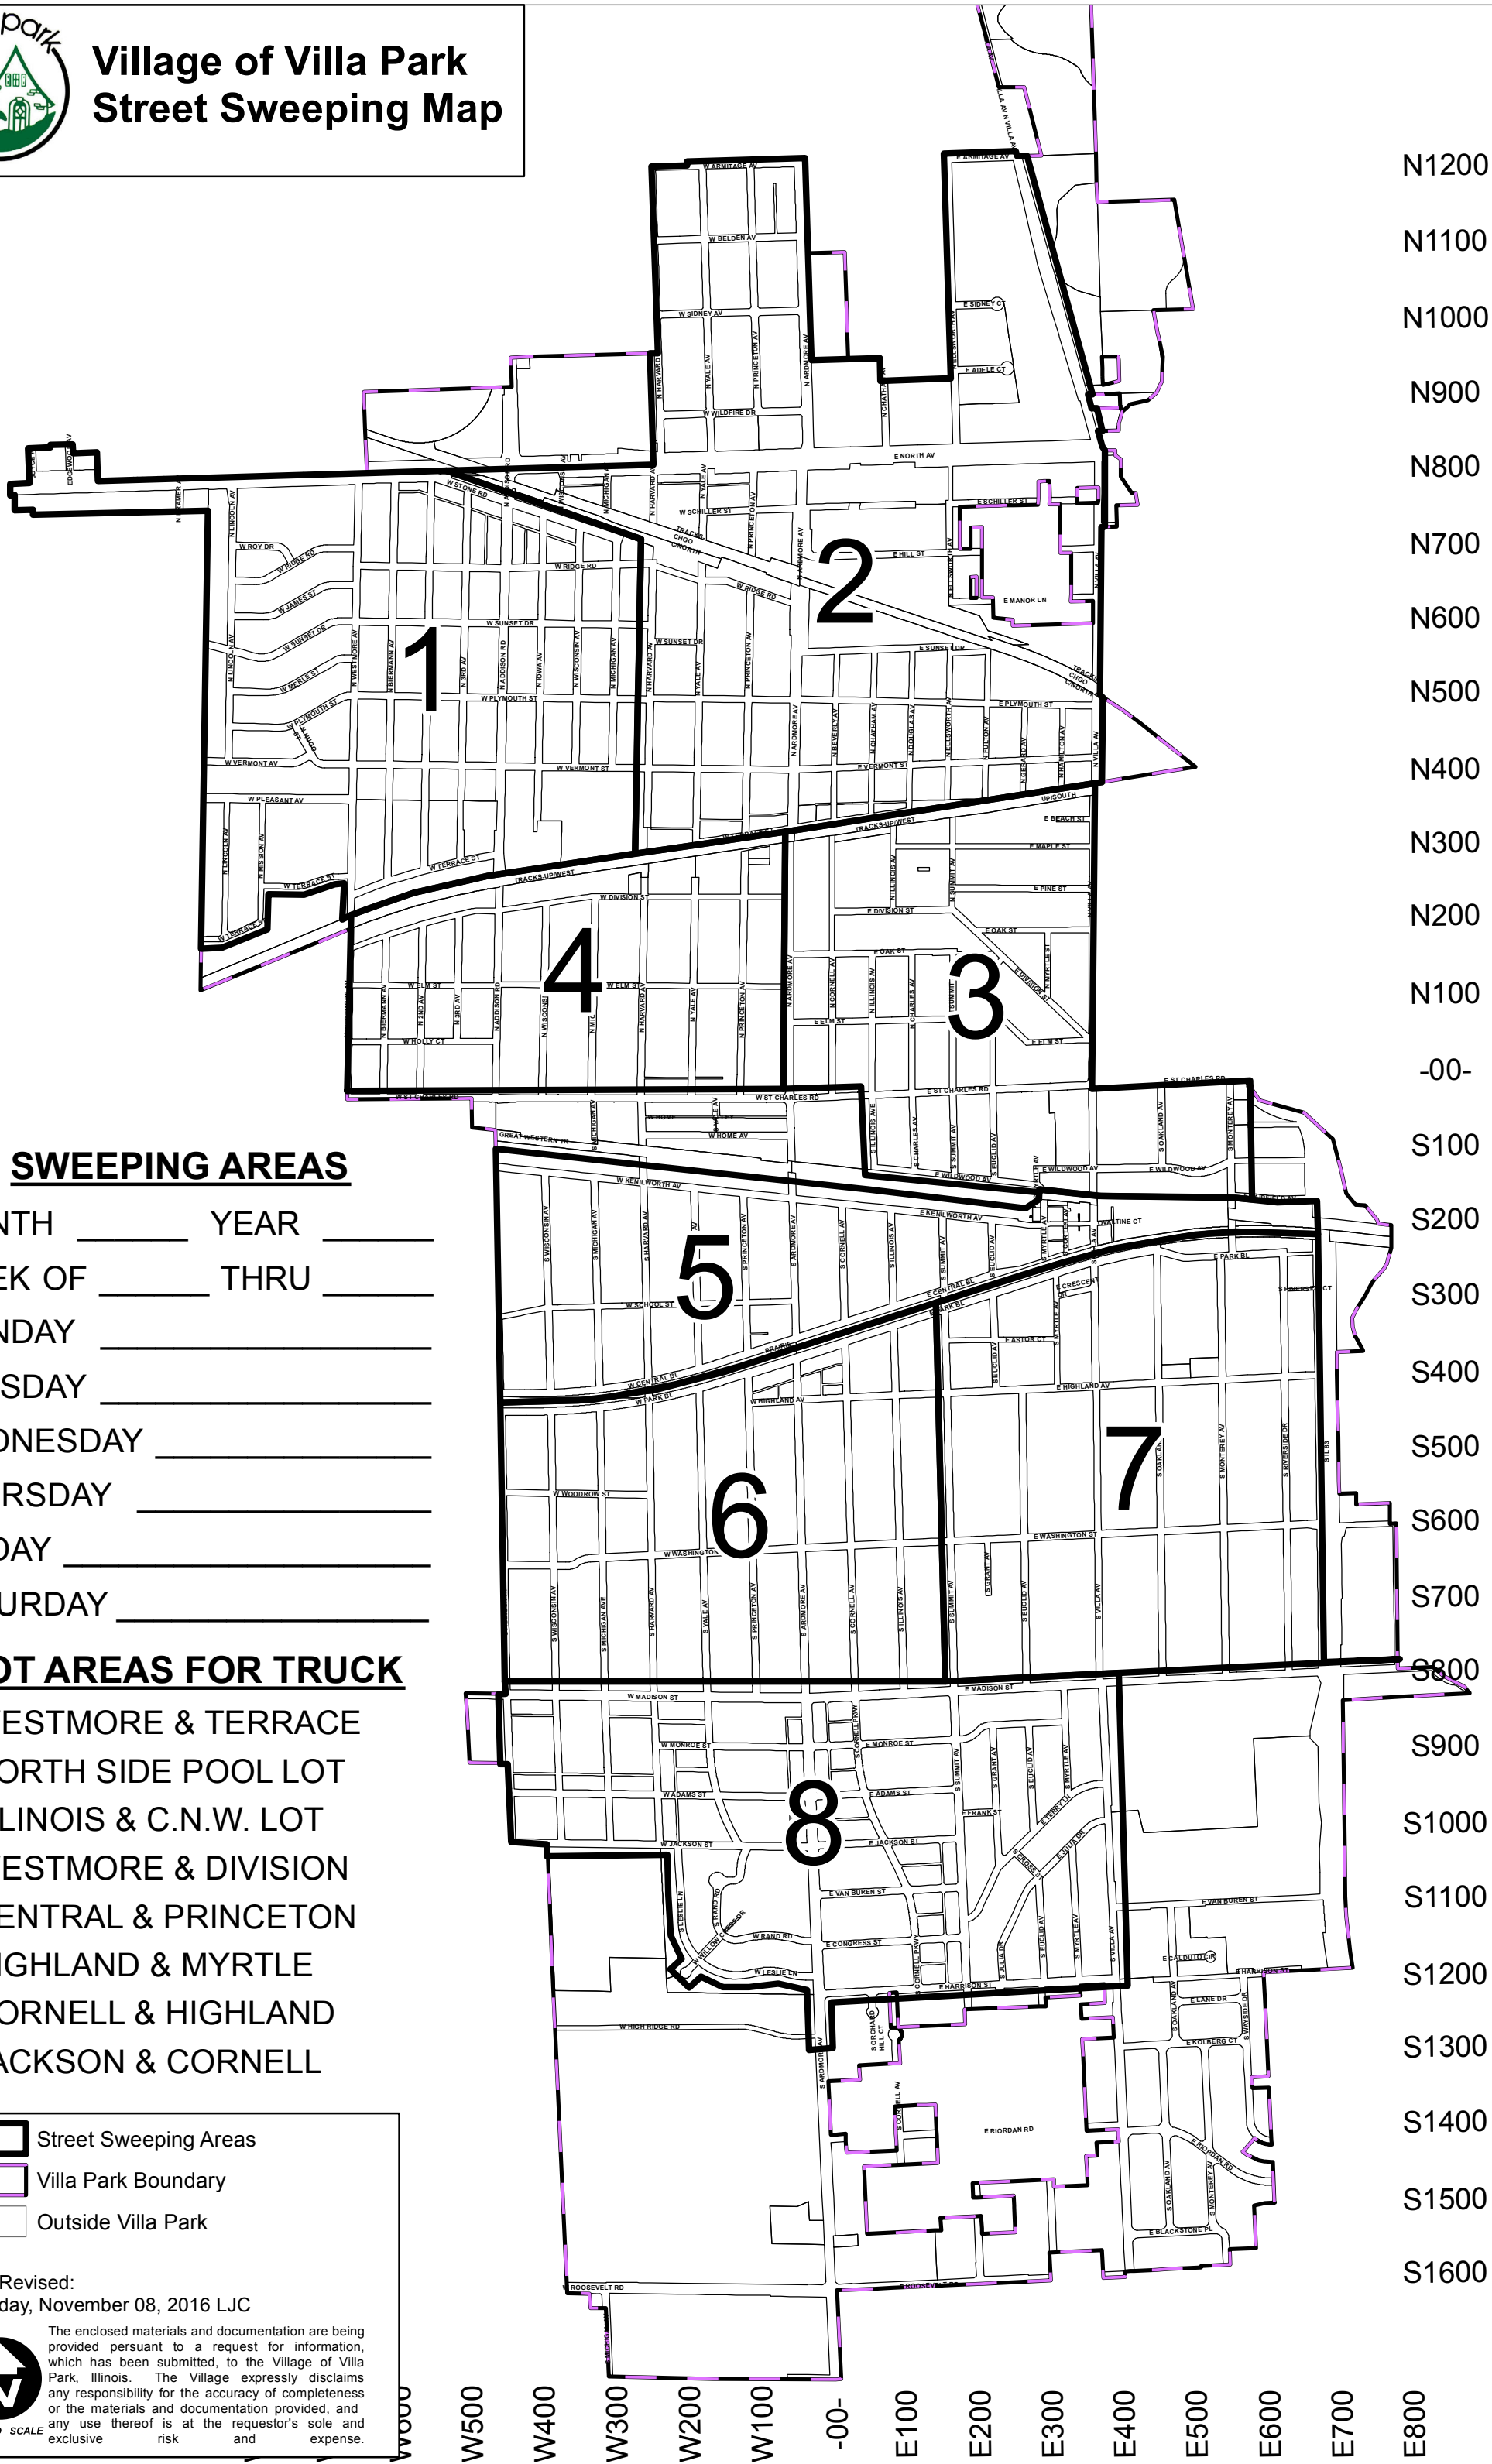

# Village of Villa Park Street Sweeping Map

## SWEEPING AREAS

MONTH \_\_\_\_\_ YEAR \_\_\_\_\_

WEEK OF \_\_\_\_\_ THRU \_\_\_\_\_

MONDAY \_\_\_\_\_

TUESDAY \_\_\_\_\_

WEDNESDAY \_\_\_\_\_

THURSDAY \_\_\_\_\_

FRIDAY \_\_\_\_\_

## SPOT AREAS FOR TRUCK

1. WESTMORE & TERRACE
2. NORTH SIDE POOL LOT
3. ILLINOIS & C.N.W. LOT
4. WESTMORE & DIVISION
5. CENTRAL & PRINCETON
6. HIGHLAND & MYRTLE
7. CORNELL & HIGHLAND
8. JACKSON & CORNELL

-  Street Sweeping Areas
-  Villa Park Boundary
-  Outside Villa Park

Map Revised:  
Tuesday, November 08, 2016 LJC

NOT TO SCALE

The enclosed materials and documentation are being provided pursuant to a request for information, which has been submitted, to the Village of Villa Park, Illinois. The Village expressly disclaims any responsibility for the accuracy of completeness or the materials and documentation provided, and any use thereof is at the requestor's sole and exclusive risk and expense.