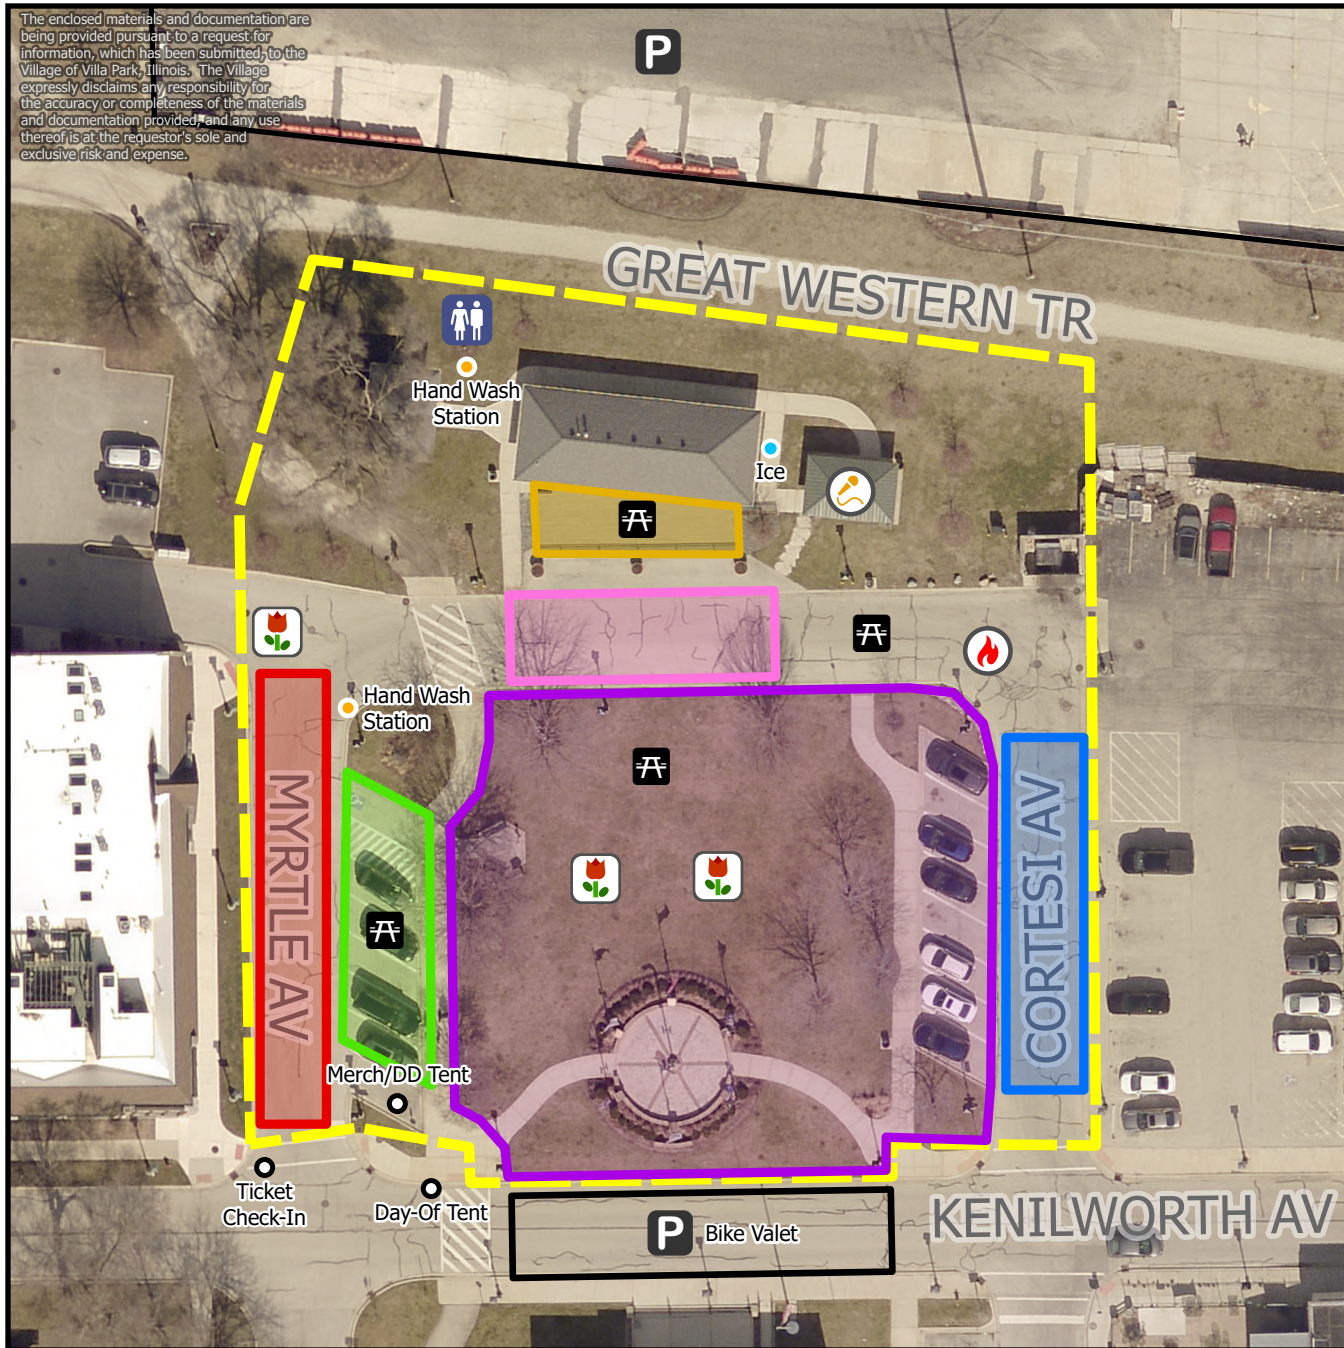

Villa Park Brewfest Event Layout

The enclosed materials and documentation are being provided pursuant to a request for information, which has been submitted to the Village of Villa Park, Illinois. The Village expressly disclaims any responsibility for the accuracy or completeness of the materials and documentation provided, and any use thereof is at the requestor's sole and exclusive risk and expense.

-  Bandstand
-  Fire Pit
-  Food
-  Hygiene
-  Ice
-  Parking
-  Restroom
-  Rose Tent
-  Ticket Booth
-  Seating
-  Games Area
-  Beer Vendor Areas
-  Craft Vendor Area
-  Food Vendors
-  Dining Tents
-  Gold Pass Seating and Pour Station