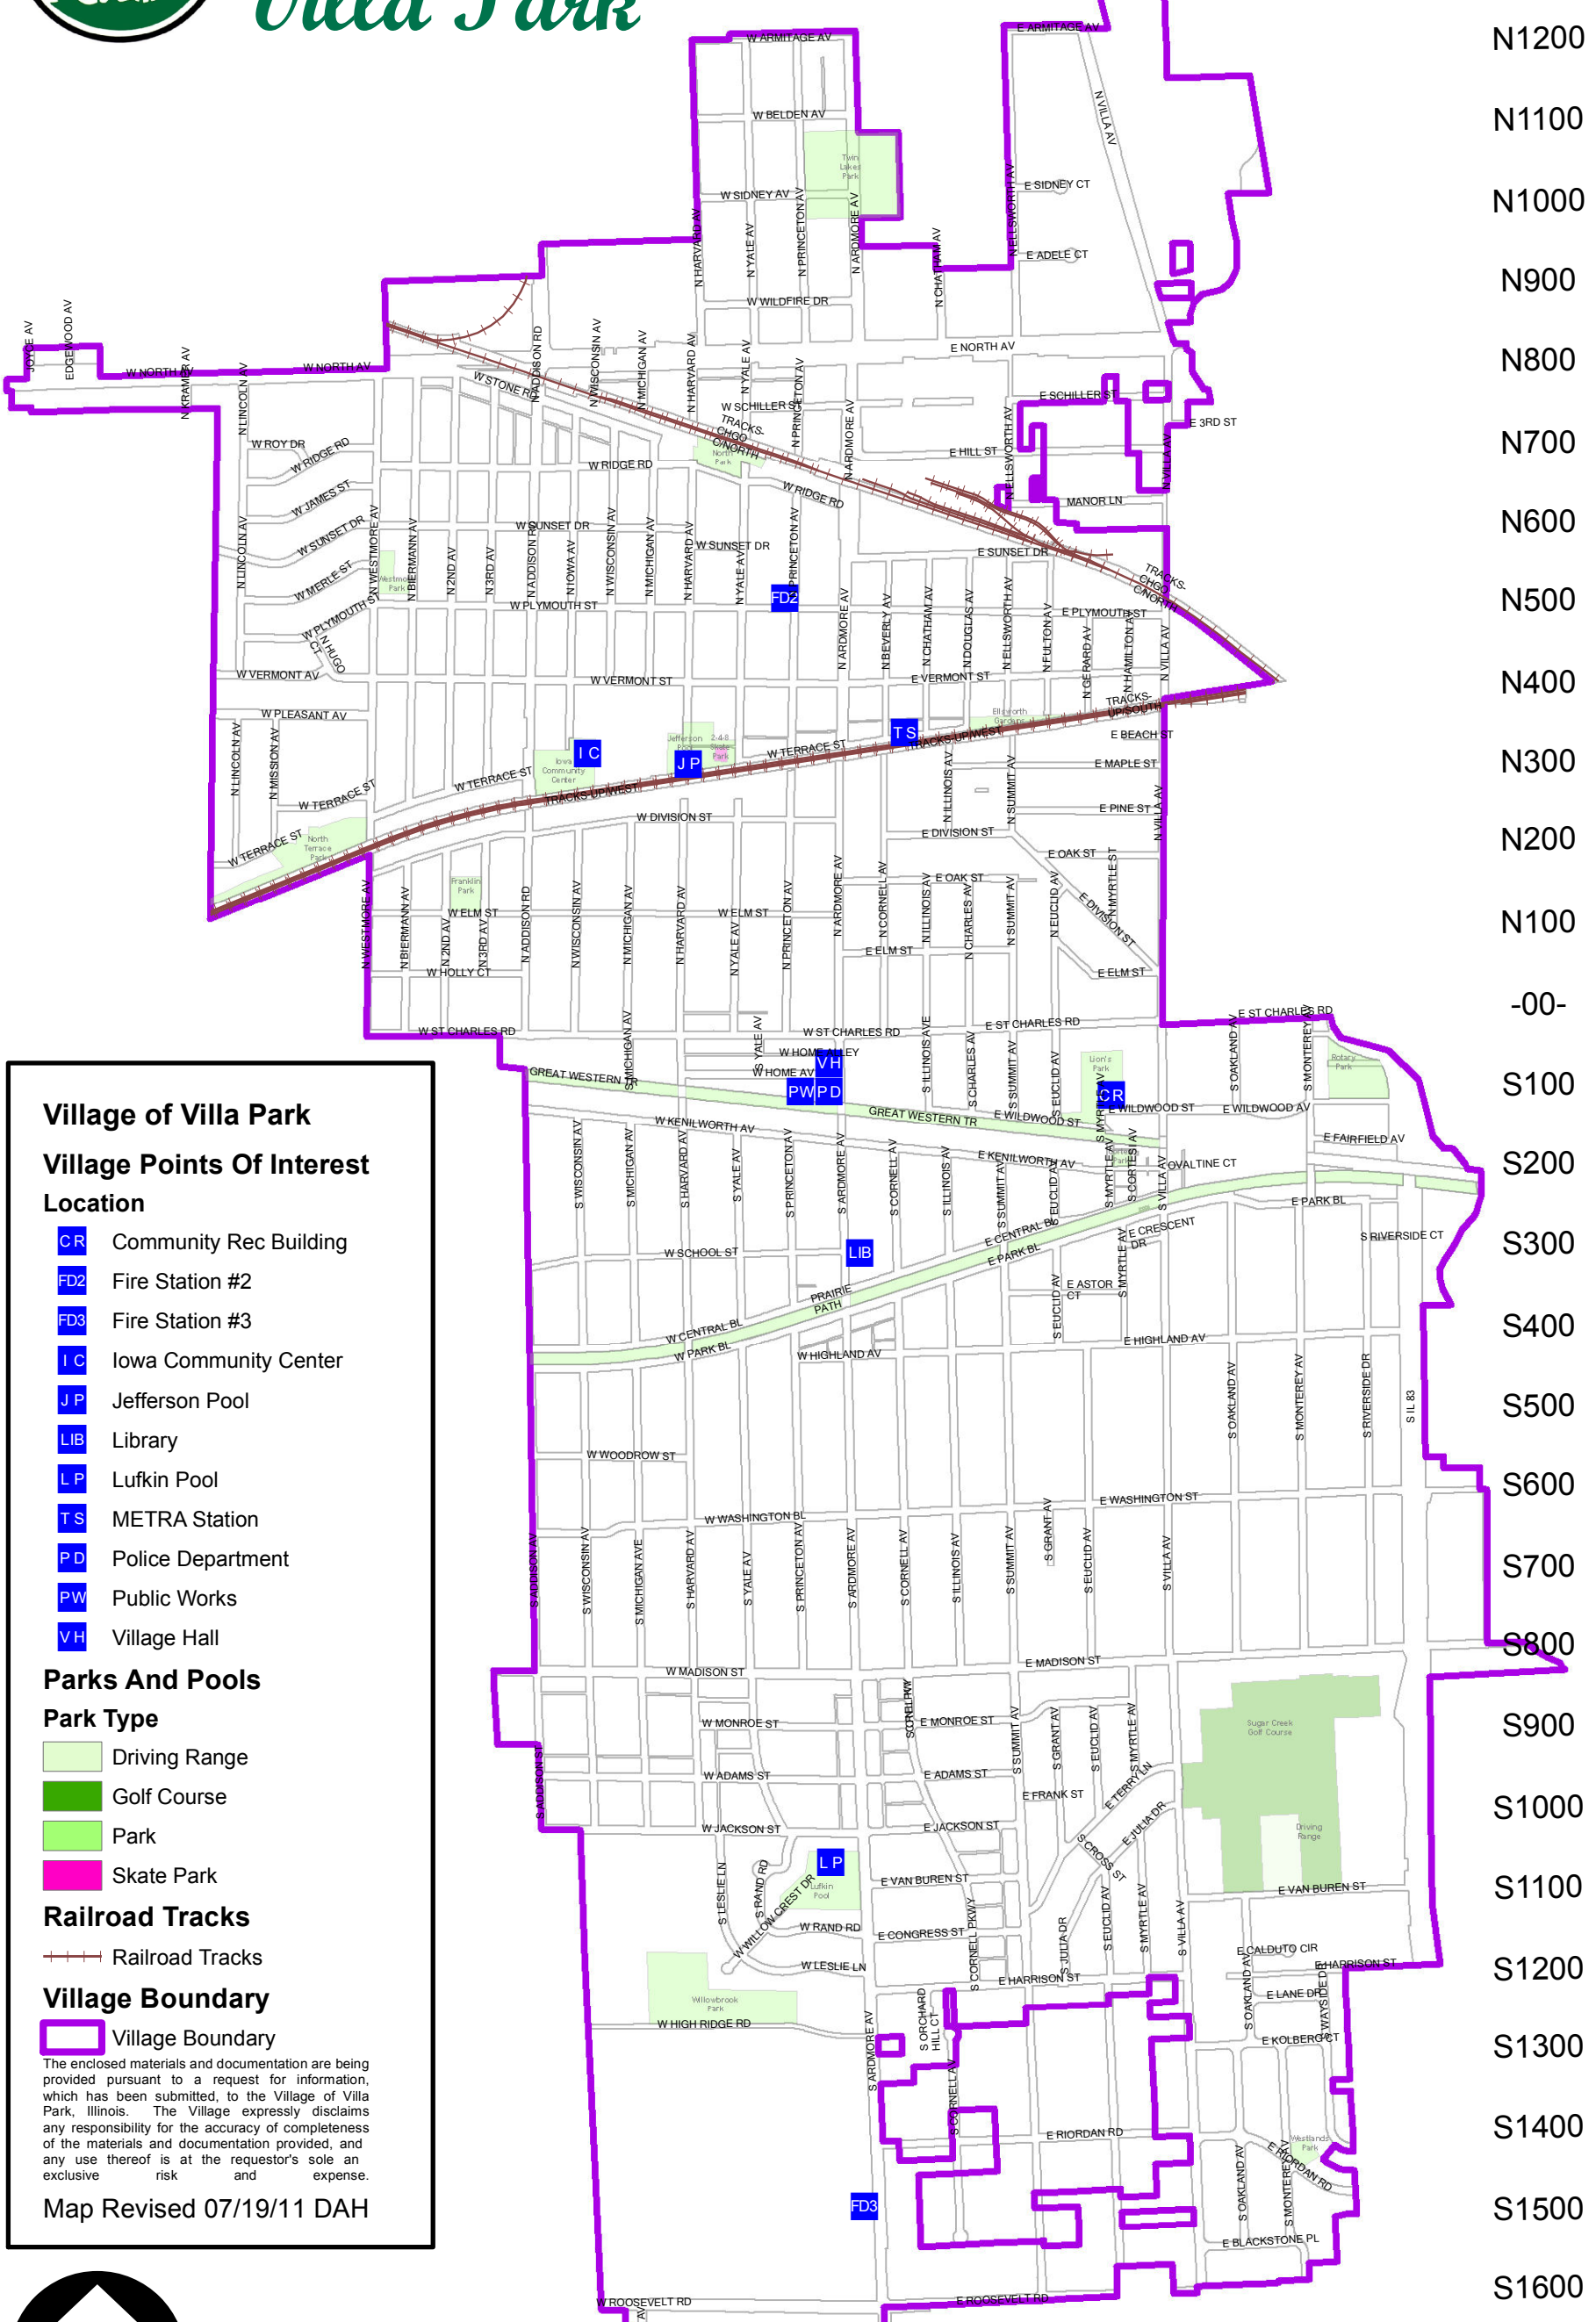

Village of Villa Park

Village of Villa Park

Village Points Of Interest

Location

- CR Community Rec Building
- FD2 Fire Station #2
- FD3 Fire Station #3
- IC Iowa Community Center
- JP Jefferson Pool
- LIB Library
- LP Lufkin Pool
- TS METRA Station
- PD Police Department
- PW Public Works
- VH Village Hall

Parks And Pools

Park Type

- Driving Range
- Golf Course
- Park
- Skate Park

Railroad Tracks

- Railroad Tracks

Village Boundary

- Village Boundary

The enclosed materials and documentation are being provided pursuant to a request for information, which has been submitted, to the Village of Villa Park, Illinois. The Village expressly disclaims any responsibility for the accuracy or completeness of the materials and documentation provided, and any use thereof is at the requestor's sole and exclusive risk and expense.

Map Revised 07/19/11 DAH

NOT TO SCALE

W800 W700 W600 W500 W400 W300 W200 W100 -00- E100 E200 E300 E400 E500 E600 E700 E800

N1200
N1100
N1000
N900
N800
N700
N600
N500
N400
N300
N200
N100
-00-
S100
S200
S300
S400
S500
S600
S700
S800
S900
S1000
S1100
S1200
S1300
S1400
S1500
S1600