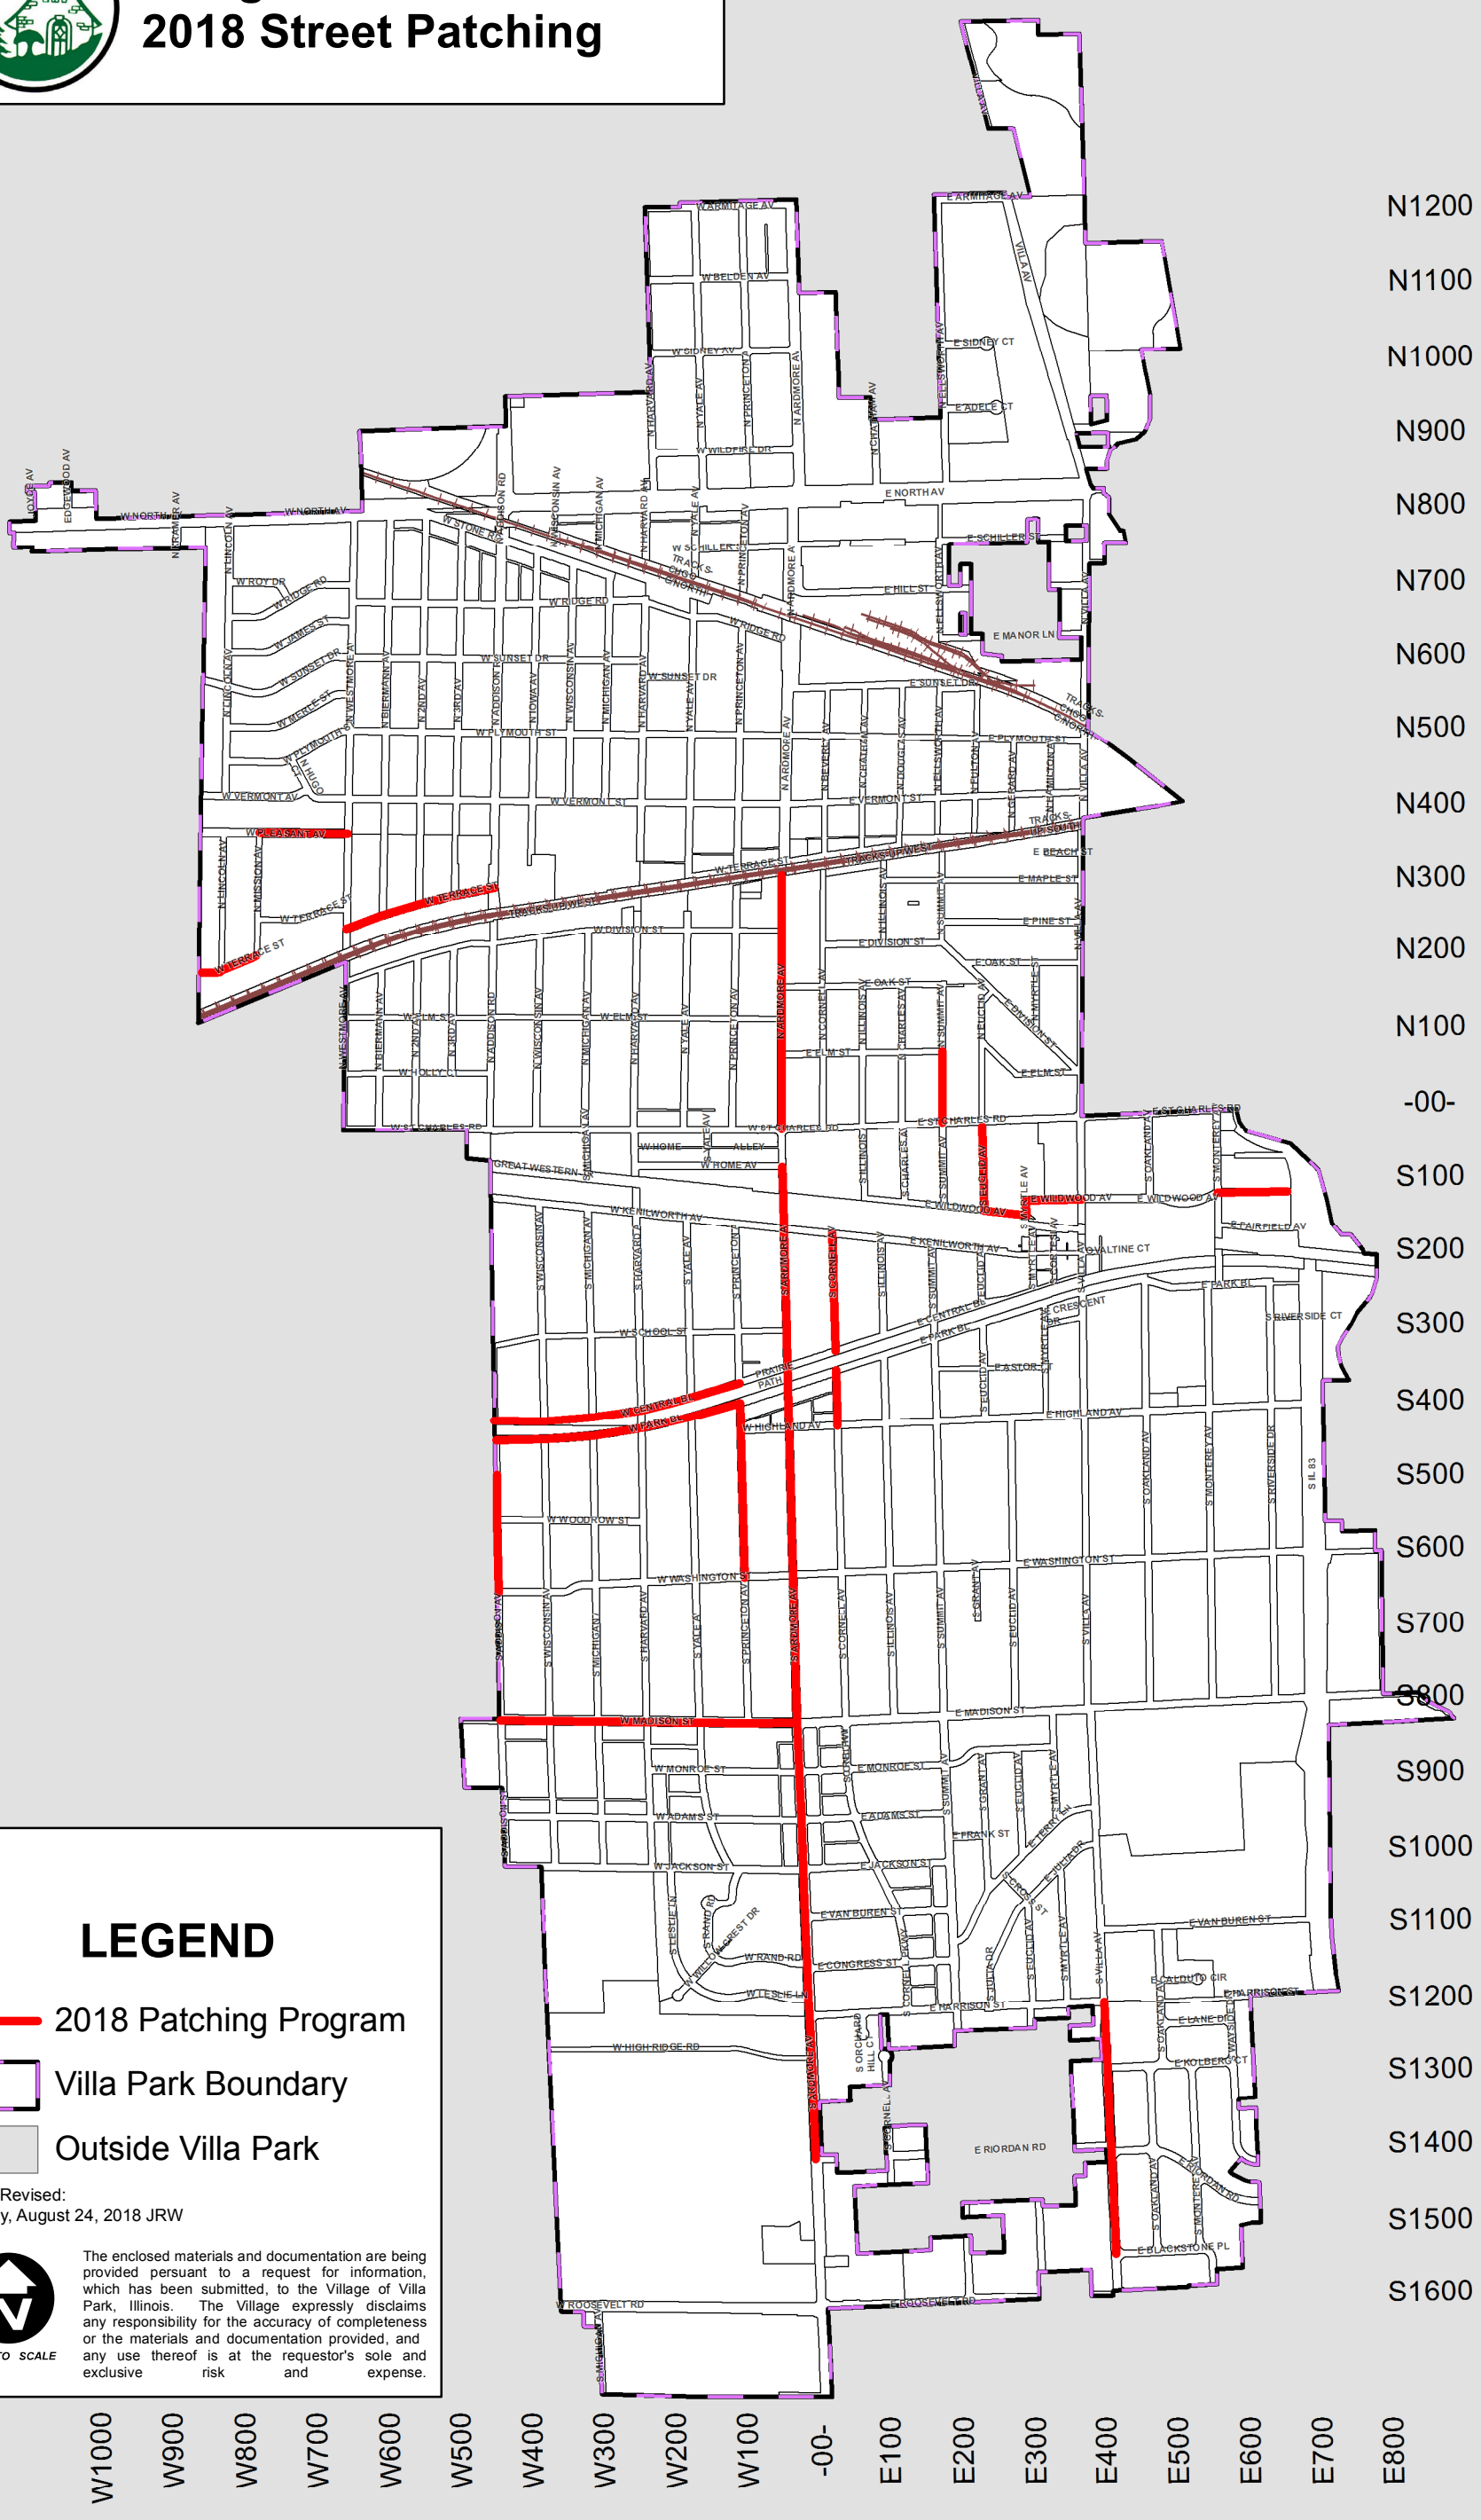

Village of Villa Park 2018 Street Patching

LEGEND

- 2018 Patching Program
- Villa Park Boundary
- Outside Villa Park

Map Revised:
Friday, August 24, 2018 JRW

NOT TO SCALE

The enclosed materials and documentation are being provided pursuant to a request for information, which has been submitted, to the Village of Villa Park, Illinois. The Village expressly disclaims any responsibility for the accuracy of completeness or the materials and documentation provided, and any use thereof is at the requestor's sole and exclusive risk and expense.