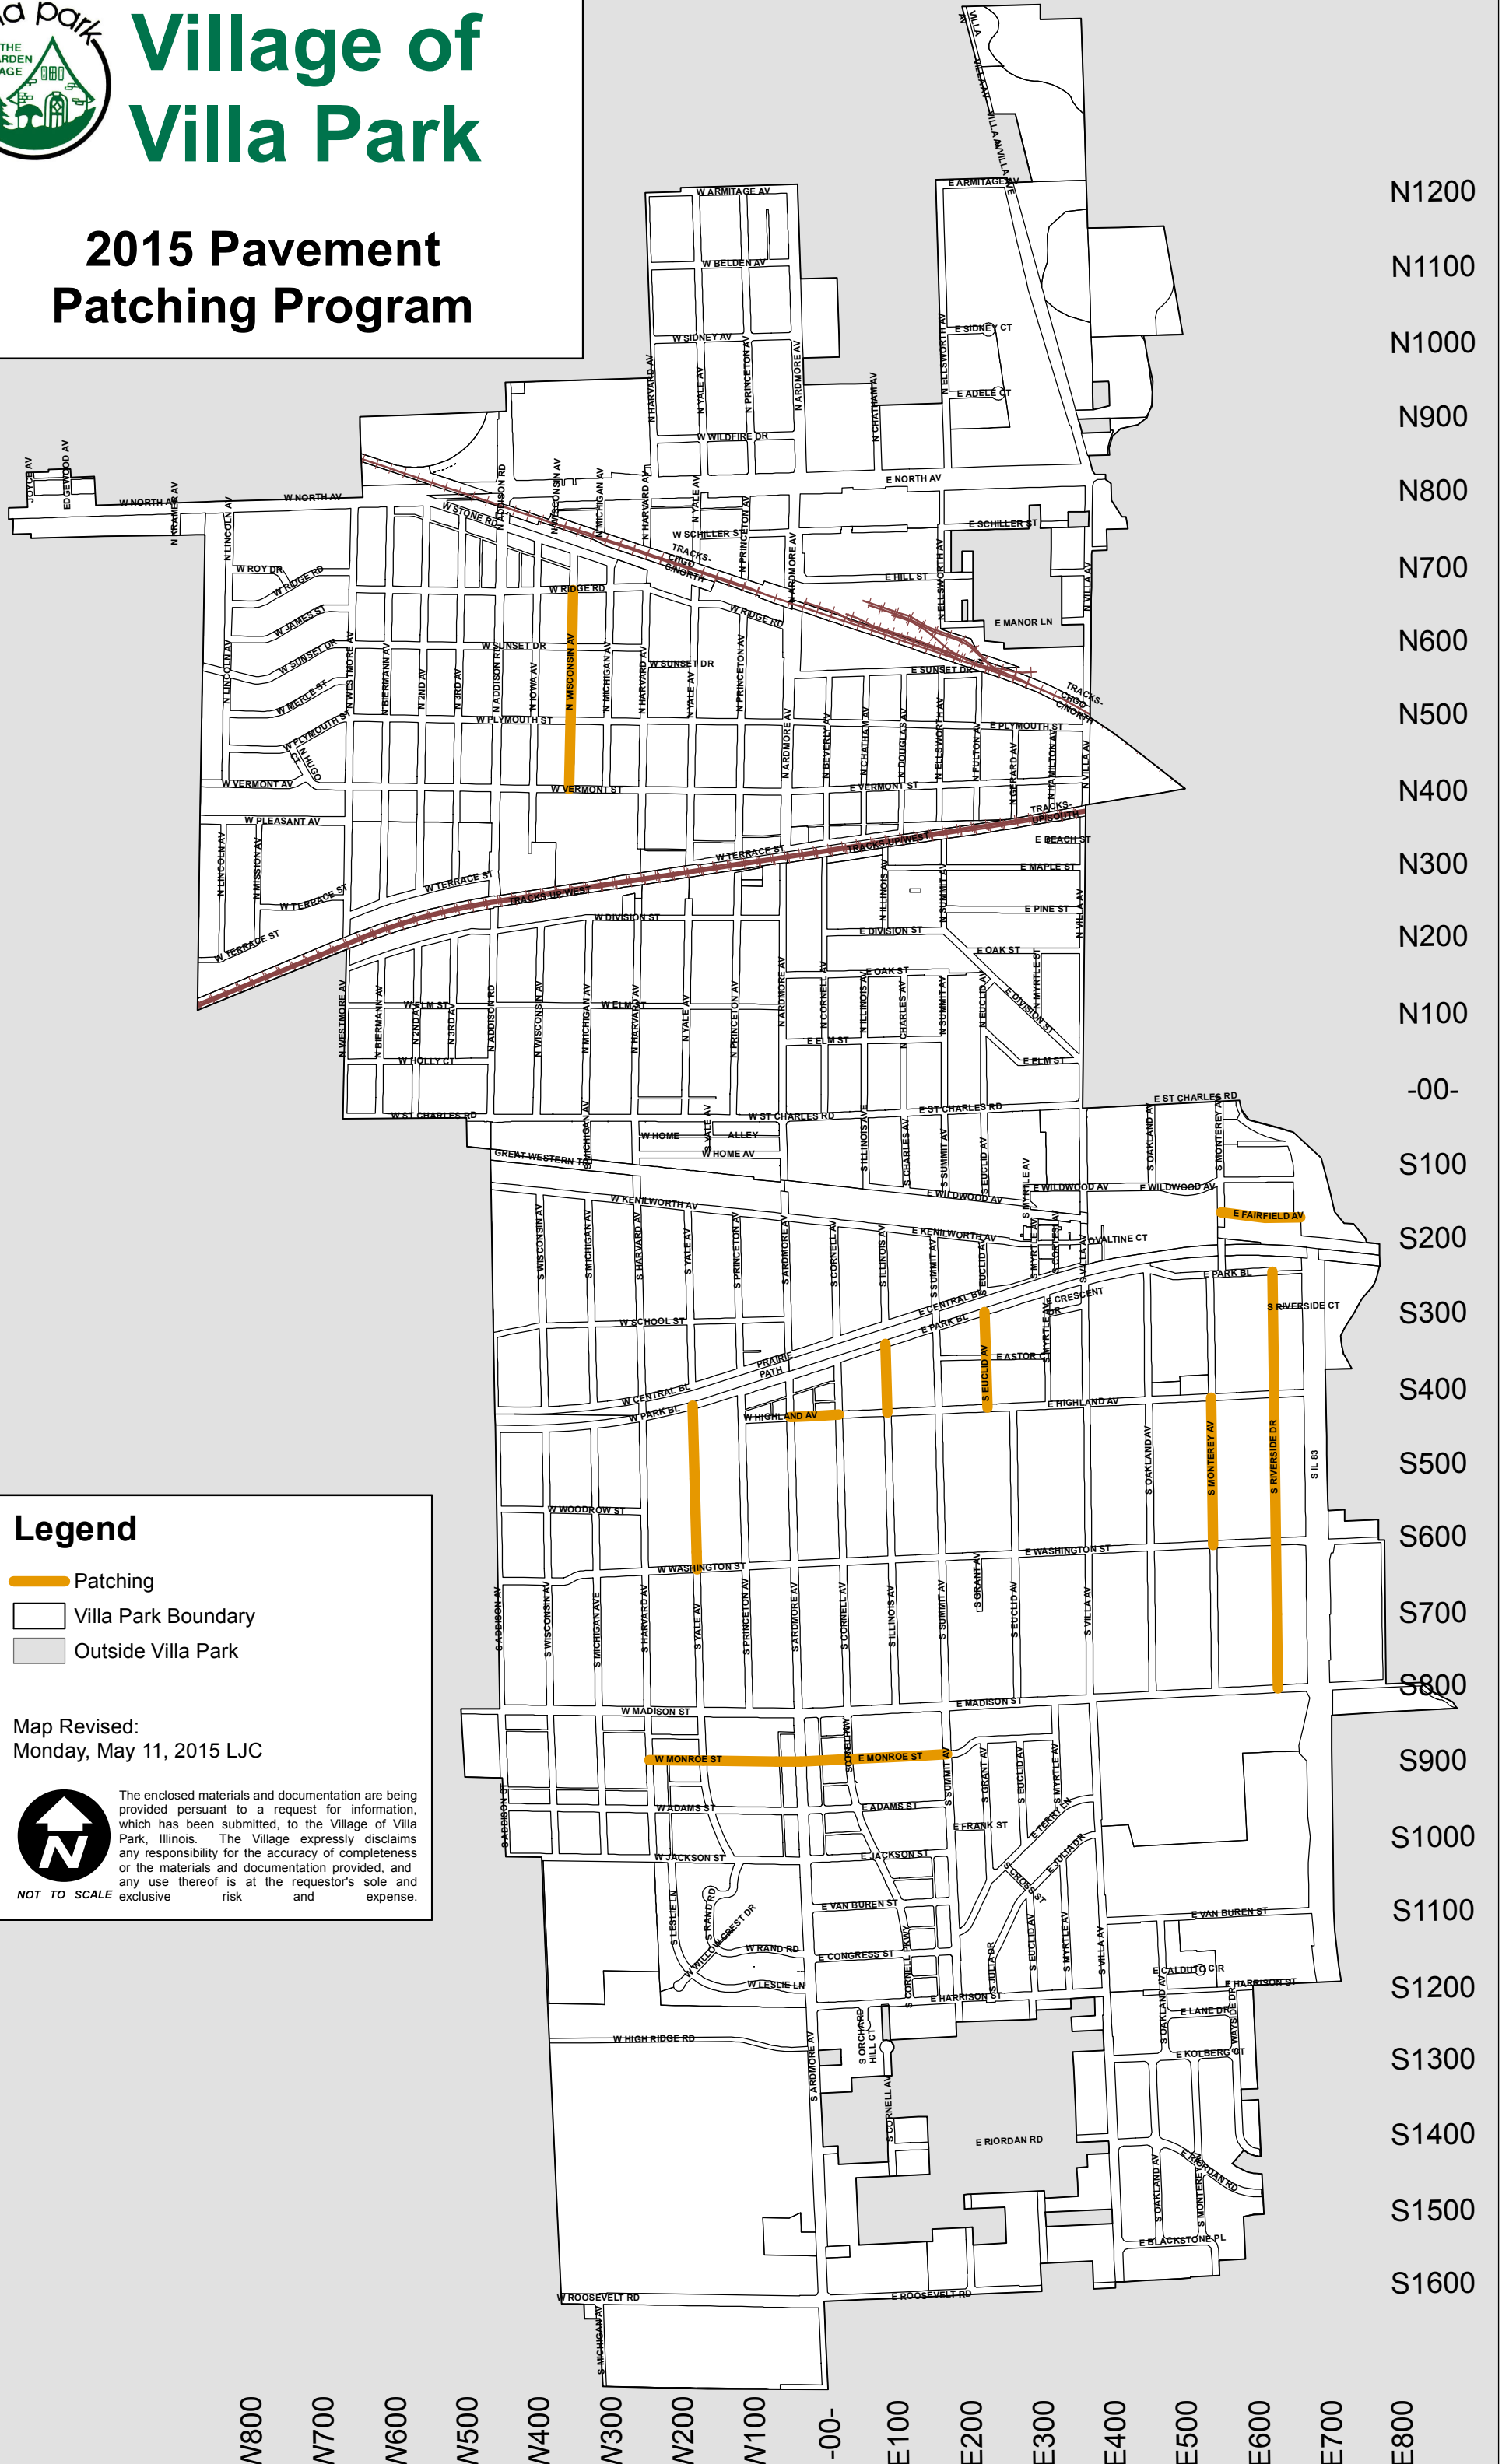

# Village of Villa Park

## 2015 Pavement Patching Program

### Legend

-  Patching
-  Villa Park Boundary
-  Outside Villa Park

Map Revised:  
Monday, May 11, 2015 LJC

The enclosed materials and documentation are being provided pursuant to a request for information, which has been submitted, to the Village of Villa Park, Illinois. The Village expressly disclaims any responsibility for the accuracy of completeness or the materials and documentation provided, and any use thereof is at the requestor's sole and exclusive risk and expense.